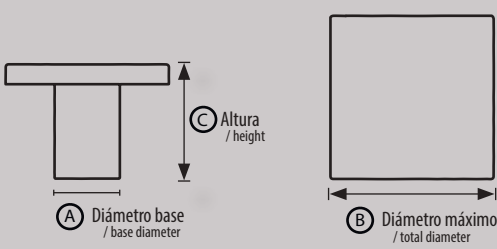

Modelo \ model	A	B	C
176/25	10	25	18

1. Acabados \ finishes
2. oro / gold
   - cromo brillo / bright chrome
   - cromo mate / mat chrome
   - epoxi / epoxy
   - níquel satinado / brush satin nickel
   - cuero decorado / decorated leather

ZAMAK / ZAMAK