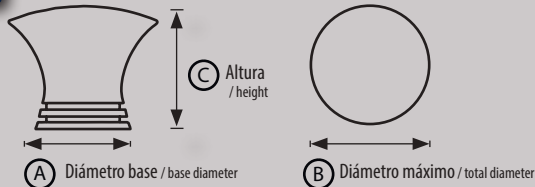

24

Modelo \ model	A	B	C
24/32	19,2	32	25

Acabados \ finishes
* acero inoxidable / stainless steel

ACERO INOX. / STAINLESS STEEL