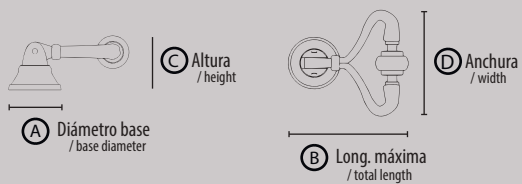

Modelo \ model	(A)	(B)	(C)	(D)
90/48	19	48	16	37

Acabados \ finishes
cuero decorado / decorated leather

ZAMAK / ZAMAK