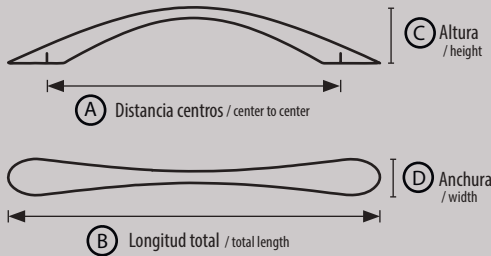

ZAMAK / ZAMAK

115/128  
epoxi  
epoxy

115/128  
cromo brillo  
bright chrome

115

Modelo \ model	A	B	C	D
115/128	128	155	26	15

Acabados \ finishes

- oro / gold
- cromo brillo / bright chrome
- cromo mate / mat chrome
- epoxi / epoxy
- níquel satinado / brush satin nickel
- cuero decorado / decorated leather