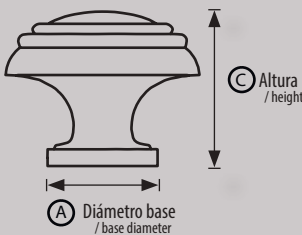

233

Modelo \ model	A	B	C
233/32	20	32	33

1. **Acabados \ finishes**
2. cuero - crema / leather - cream
   - cuero - blanco / leather - white
   - cuero - blanco flor azul / leather - white blue flower
   - cuero - crema flor marrón / leather - cream brown flower

ZAMAK-ABS / ZAMAK-ABS