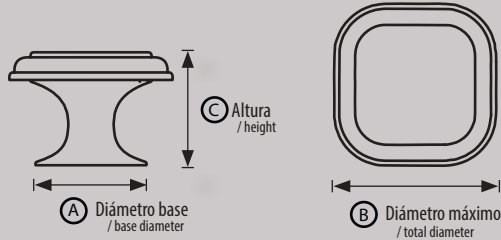

ZAMAK / ZAMAK

59/32  
níquel mate  
brush satin nickel

59/32  
epoxi  
epoxy

59/32  
cromo mate  
mat chrome

60/32  
chromo mate  
mat chrome

60/32  
chromo brillo  
bright chrome

60/32  
epoxi  
epoxy

60