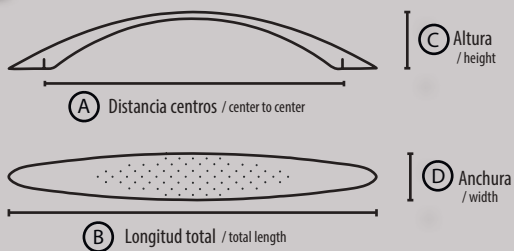

ZAMAK / ZAMAK

111P/128  
níquel satinado  
brush satin nickel

111P/128  
cromo mate  
mat chrome

111P

Modelo \ model	(A)	(B)	(C)	(D)
111P/128	128	156	25	20

Acabados \ finishes

- oro / gold
- cromo brillo / bright chrome
- cromo mate / mat chrome
- epoxi / epoxy
- níquel satinado / brush satin nickel
- cuero decorado / decorated leather