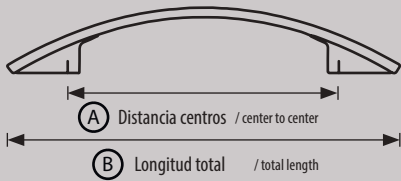

ZAMAK / ZAMAK

56/64  
cromo brillo  
bright chrome

56/64  
epoxi  
epoxy

56/64  
cromo mate  
mat chrome

56

Modelo \ model	A	B	C	D
56/64	64	92	20	12

Acabados \ finishes

- oro / gold
- cromo brillo / bright chrome
- cromo mate / mat chrome
- epoxi / epoxy
- níquel satinado / brush satin nickel
- cuero decorado / decorated leather