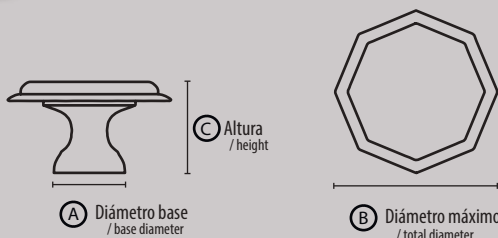

31

Modelo \ model	A	B	C
31/27	16	27	21
31/35	17	35	23

1. Acabados \ finishes
2. oro / gold
   - cromo brillo / bright chrome
   - cromo mate / mat chrome
   - epoxi / epoxy
   - níquel satinado / brush satin nickel
   - cuero decorado / decorated leather

ZAMAK / ZAMAK