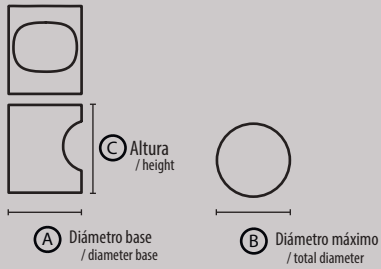

ZAMAK / ZAMAK

Modelo \ model	(A)	(B)	(C)
241/20	20	20	24

Acabados \ finishes

- cromo brillo / bright chrome
- cromo mate / mat chrome
- epoxi / epoxy
- níquel satinado / brush satin nickel