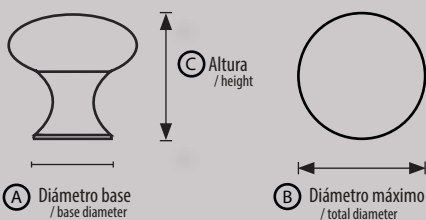

ZAMAK / ZAMAK

21/32  
cromo brillo  
bright chrome

21/25  
epoxi  
epoxy

21

Modelo \ model	A	B	C
21/20	13	20	20
21/25	13	25	20
21/32	18	32	28

**Acabados \ finishes**

- oro / gold
- cromo brillo / bright chrome
- cromo mate / mat chrome
- epoxi / epoxy
- níquel satinado / brush satin nickel
- cuero decorado / decorated leather