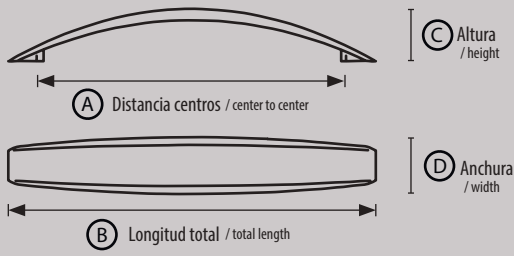

201

Modelo \ model	A	B	C	D
201/160	160	197	35	30

Acabados \ finishes				
oro / gold	Cromo brillo / bright chrome	Cromo mate / mat chrome	epoxi / epoxy	
níquel satinado / brush satin nickel		cuero decorado / decorated leather		

ZAMAK / ZAMAK