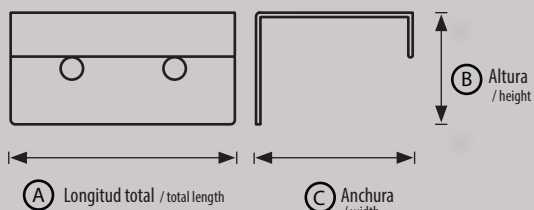

238

Modelo \ model	(A)	(B)	(C)
238/40	40	25	36,6

Acabados \ finishes
epoxi / epoxy
aluminio plata / silver aluminium

ALUMINIUM / ALUMINIUM