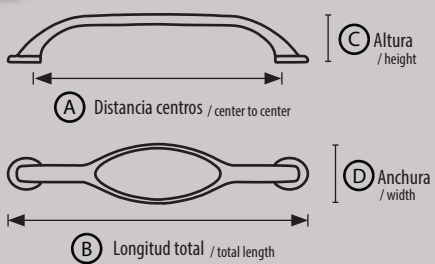

Modelo \ model	A	B	C	D
204/128	128	155	29	29

Acabados \ finishes

- cuero decorado / decorated leather
- níquel satinado / brush satin nickel
- Cromo mate / mat chrome

combinado con tapa crema o crema decorada / combined with cream tap or decorated cream tap

ZAMAK-ABS / ZAMAK-ABS