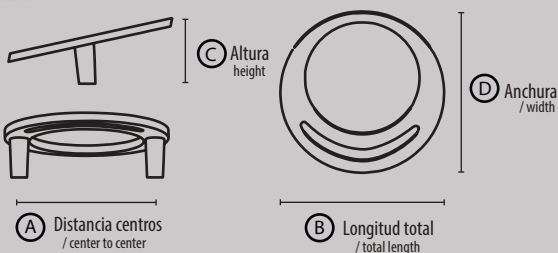

ZAMAK / ZAMAK

236/45  
cromo mate  
mat chrome

236/45  
epoxi  
epoxy

236/45  
cromo brillo  
bright chrome

236

Modelo \ model	A	B	C	D
236/45	45	52	22	53
236/64	64	78	22	80

- Acabados \ finishes**
- oro / gold
  - cromo brillo / bright chrome
  - cromo mate / mat chrome
  - epoxi / epoxy
  - níquel satinado / brush satin nickel
  - cuero decorado / decorated leather