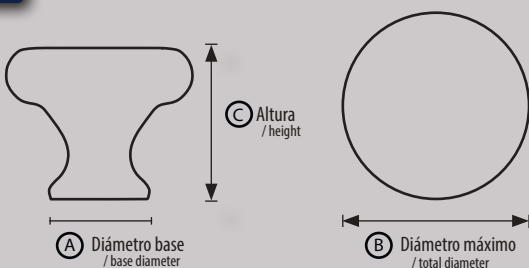

Acabados \ finishes

- porcelana blanca / porcelain white
- flores 2 - 8 - 5 / flowers 2 - 8 - 5
- tapa, base cuero / tap, base in leather

PORCELANA / PORCELAIN

81