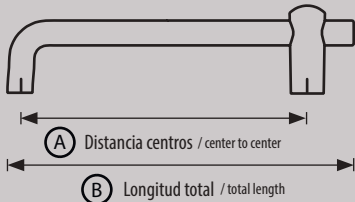

ZAMAK / ZAMAK

9/96  
epoxi  
epoxy

9/96  
cromo mate  
mat chrome

9/96  
cromo brillo  
bright chrome

9

Modelo \ model	A	B	C	D
9/64	64	102	37	17
9/96	96	126	37	17
9/128	128	152	37	17

Acabados \ finishes

- oro / gold
- cromo brillo / bright chrome
- cromo mate / mat chrome
- epoxi / epoxy
- níquel satinado / brush satin nickel
- cuero decorado / decorated leather