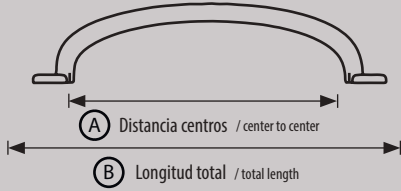

ZAMAK / ZAMAK

66/96  
epoxi  
epoxy

66/96  
cromo brillo  
bright chrome

66/96  
cromo mate  
mat chrome

66

Modelo \ model	A	B	C	D
66/96	96	129	27	29

Acabados \ finishes

- oro / gold
- cromo brillo / bright chrome
- cromo mate / mat chrome
- epoxi / epoxy
- níquel satinado / brush satin nickel
- cuero decorado / decorated leather