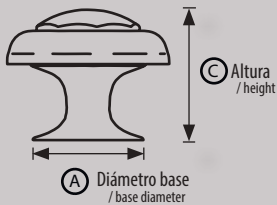

57

Modelo \ model	A	B	C
57/32	22	32	29

Acabados \ finishes

- oro / gold
- cromo brillo / bright chrome
- cromo mate / mat chrome
- epoxi / epoxy
- níquel satinado / brush satin nickel
- cuero decorado / decorated leather

ZAMAK / ZAMAK