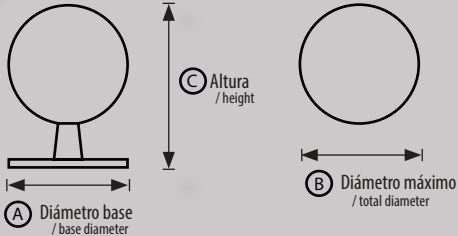

ZAMAK / ZAMAK

20/30  
cromo brillo  
bright chrome

20/30  
cromo mate  
mat chrome

20/25  
epoxi  
epoxy

20

Modelo \ model	A	B	C
20/20	18	20	26
20/25	23	25	30
20/30	28	30	35

**Acabados \ finishes**

- oro / gold
- cromo brillo / bright chrome
- cromo mate / mat chrome
- epoxi / epoxy
- níquel satinado / brush satin nickel
- cuero decorado / decorated leather