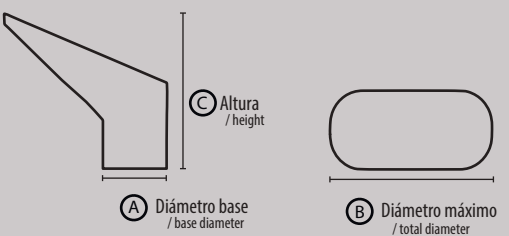

39

Modelo \ model	A	B	C
39/9	7	18	17

1. Acabados \ finishes
2. oro / gold
   - cromate brillante / bright chrome
   - cromate / mat chrome
   - epoxi / epoxy
   - níquel satinado / brush satin nickel
   - cuero decorado / decorated leather

ZAMAK / ZAMAK