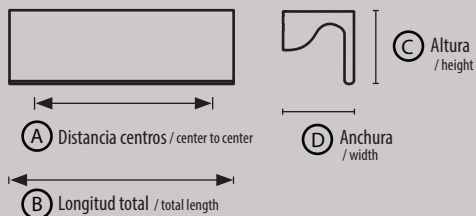

Modelo \ model	(A)	(B)	(C)
238/40	40	25	36,6

Acabados \ finishes
epoxi / epoxy
aluminio plata / silver aluminium

ALUMINIUM / ALUMINIUM

239/40  
cromo mate epoxi  
mat chrome epoxy

239/40  
epoxi  
epoxy

239