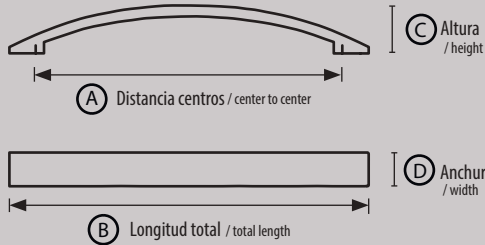

ZAMAK / ZAMAK

172/128  
cromo brillo  
bright chrome

172/128  
epoxi  
epoxy

172/128  
cromo mate  
mat chrome

172

Modelo \ model	A	B	C	D
172/128	128	145	22	15

Acabados \ finishes

- oro / gold
- cromo brillo / bright chrome
- cromo mate / mat chrome
- epoxi / epoxy
- níquel satinado / brush satin nickel
- cuero decorado / decorated leather