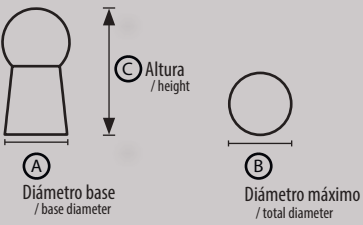

Modelo \ model	A	B	C
129/13	12	13	25

1. Acabados \ finishes
2. oro / gold
   - cromo brillo / bright chrome
   - cromo mate / mat chrome
   - epoxi / epoxy
   - níquel satinado / brush satin nickel
   - cuero decorado / decorated leather

ZAMAK / ZAMAK