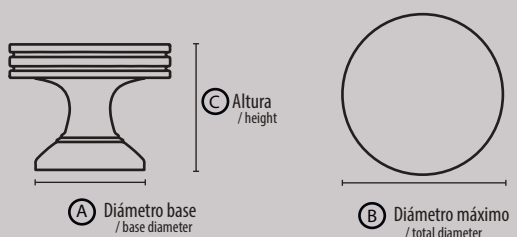

ZAMAK / ZAMAK

58

Modelo \ model	A	B	C
58/32	20	32	23

- Acabados \ finishes
- oro / gold
  - cromate brillante / bright chrome
  - cromate / mat chrome
  - epoxi / epoxy
  - níquel satinado / brush satin nickel
  - cuero decorado / decorated leather