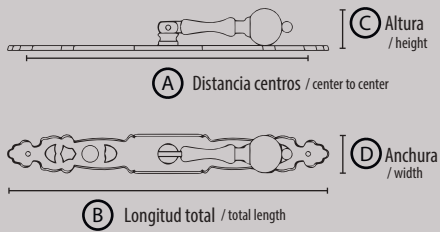

Modelo \ model	(A)	(B)	(C)	(D)
85/129	116	129	19	16
85/183	168	183	19	18

Acabados \ finishes
cuero decorado / decorated leather

ZAMAK / ZAMAK