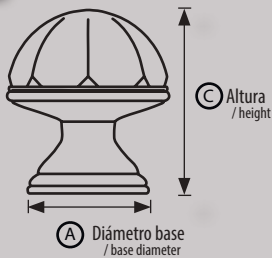

59

Modelo \ model	A	B	C
59/32	23	32	30

Acabados \ finishes

- oro / gold
- cromo brillo / bright chrome
- cromo mate / mat chrome
- epoxi / epoxy
- níquel satinado / brush satin nickel
- cuero decorado / decorated leather

ZAMAK / ZAMAK