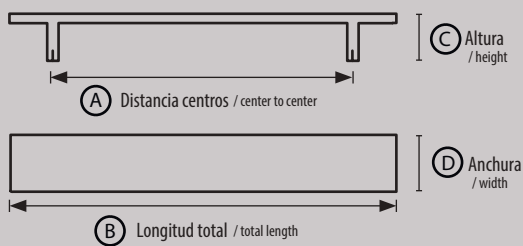

Modelo \ model	(A)	(B)	(C)	(D)
162/160	160	206	26	30

Acabados \ finishes			
oro / gold	cromo brillo / bright chrome	cromo mate / mat chrome	epoxi / epoxy
níquel satinado / brush satin nickel	cuero decorado / decorated leather		

ZAMAK / ZAMAK