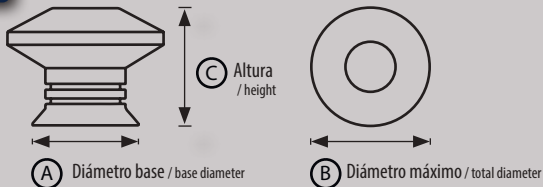

ALUMINIUM / ALUMINIUM

28

Modelo \ model	A	B	C	D
28/32	32	32	23	

Acabados \ finishes
* acero inoxidable / stainless steel

ALUMINIUM / ALUMINIUM

28/32  
acero inoxidable  
stainless steel

23

Modelo \ model	A	B	C
23/32	22,4	32	25