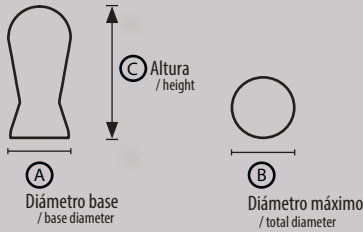

ZAMAK / ZAMAK

128/13  
cromo mate  
mat chrome

128/13  
níquel satinado  
brush satin nickel

128/13  
cromo brillo  
bright chrome

128

Modelo \ model	A	B	C
128/13	12	13	24

- Acabados \ finishes
- oro / gold
  - cromo brillo / bright chrome
  - cromo mate / mat chrome
  - epoxi / epoxy
  - níquel satinado / brush satin nickel
  - cuero decorado / decorated leather